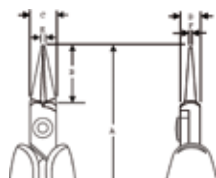

Rx Series round nose plier

RX 7590

ergo®