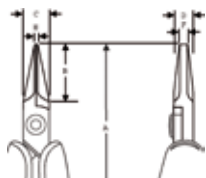

Rx Series holding pliers flat nose pliers

RX 7490

ergo®